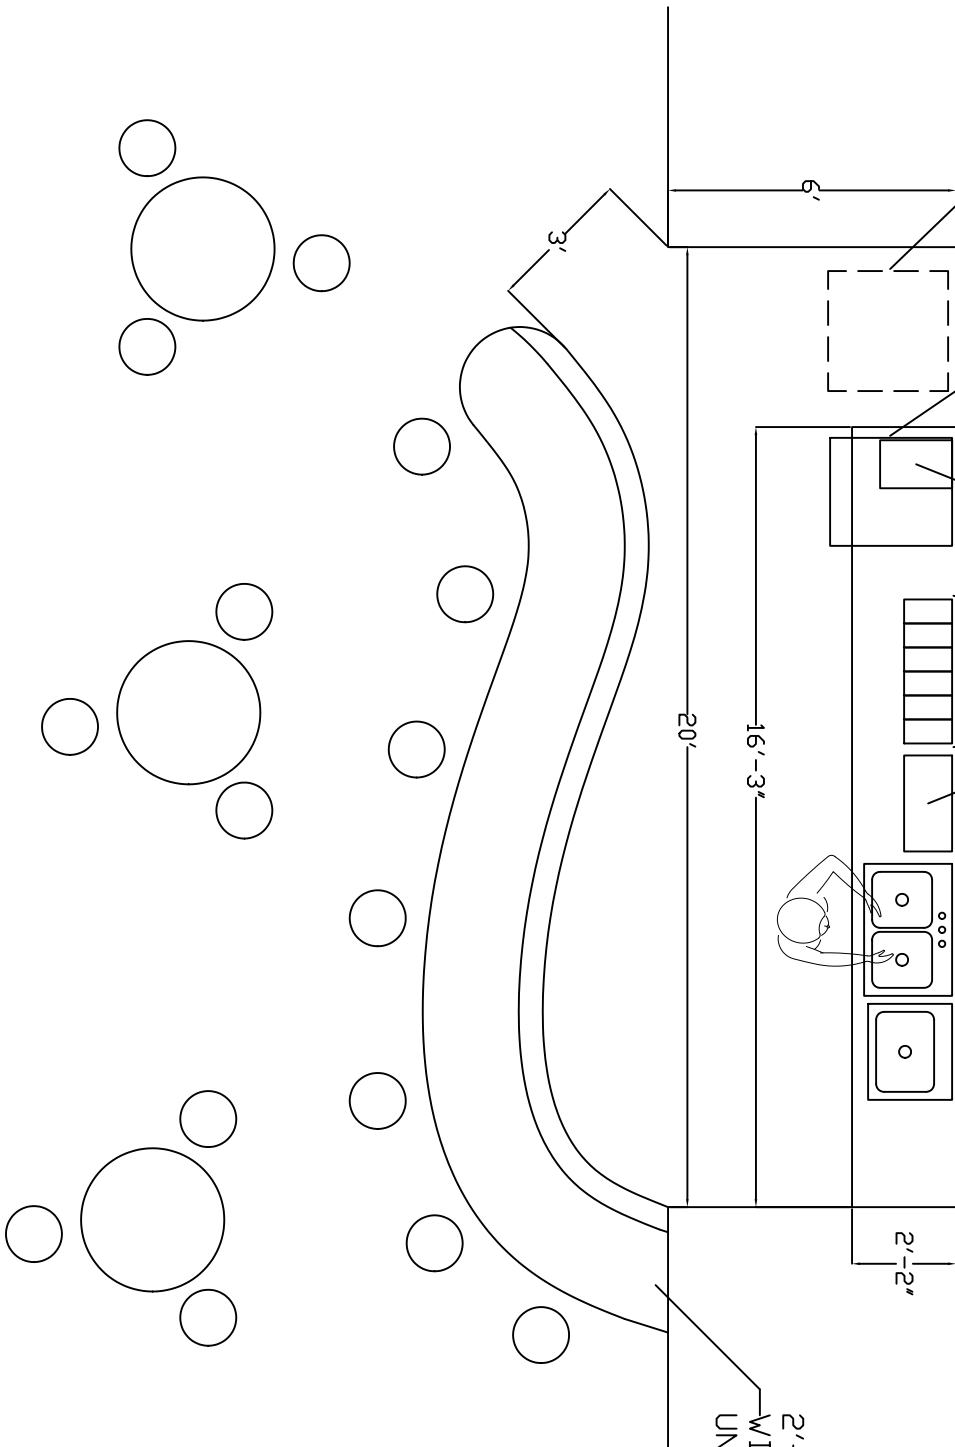

#2 Scotsman
Self-Contained
Cuber Ice Machine
Model # SCE275A-1G

#1 Victory
Undercounter
Refrigerator Model
UR-27-SST

SB 2100
Shaver/Blender

(6) Acrylic
Gravity Powder
Bins

Acrylic
Supplement
Shelf

Stainless Steel
Sink

Stainless Steel
Sink

2'-0" W BAR
WITH 1'-0"
UNDER LEDGE

YMCA Layout

SCALE: 1/4" = 1'-0"